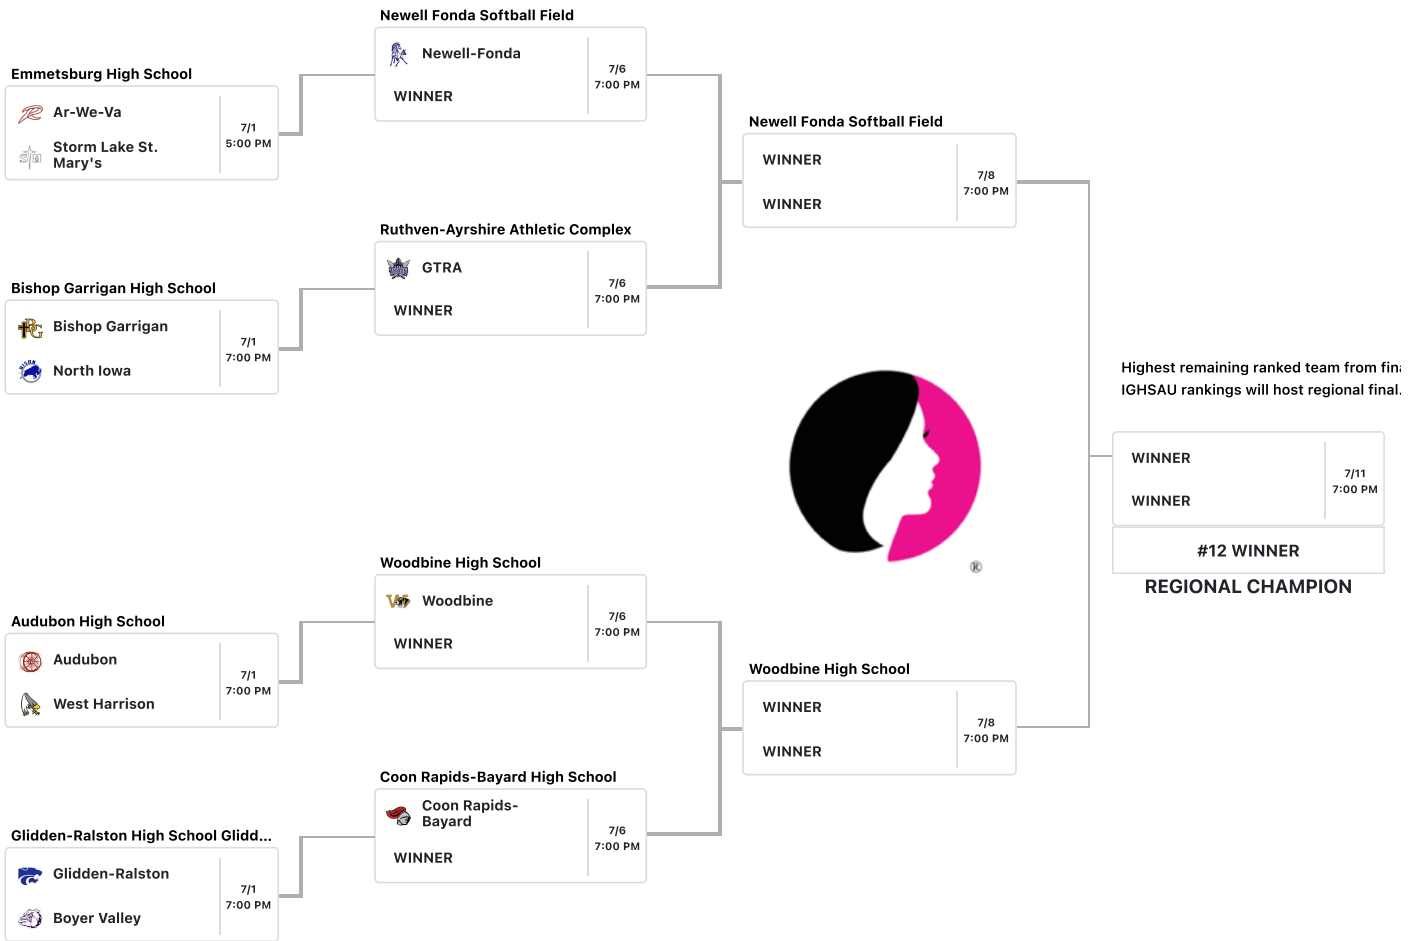

# Class 1A - Region 2

Click on the game site to get Google Map directions.

Top team on the bracket is the designated home team and will occupy the third base dugout.  
There is no coin flip